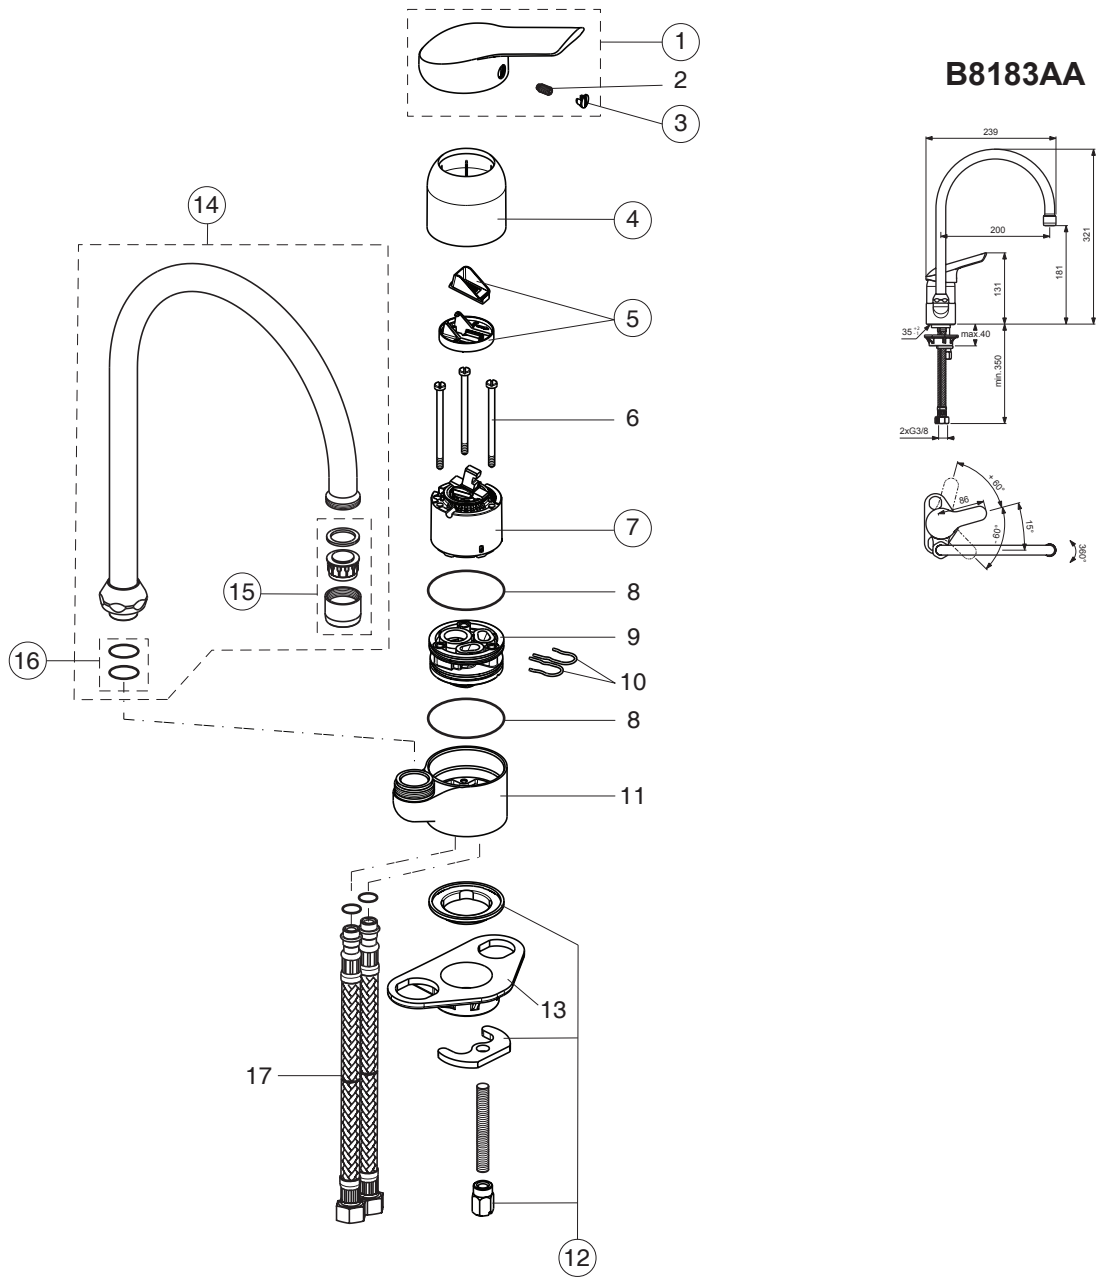

# VENLO

**B8183AA**

Pos.	Signify	Spare parts-Nr.	Quantity	Pos.	Signify	Spare parts-Nr.	Quantity
1	Lever,w/logo VENLO	B960466AA	1 Pcs.	14	Tubular spout R200mm-compl.	B960181AA	1 Set
2	Screw M5x10		1 Pcs.	15	Neop.cascade M22x1-A	A960905AA	1 Pcs.
3	Red/Blue index	A963054NU	1 Pcs.	16	O-Ring Ø13x2.5	A962728NU	2 Pcs.
4	Cap	A964529AA	1 Pcs.	17	Flex hose G3/8-Ø10.5 L445mm		2 Pcs.
5	Volume stop	A860700NU	1 Pcs.				
6	Screw M4x62		3 Pcs.				
7	Cartridge Ø47mm	A960500NU	1 Pcs.				
8	O-Ring Ø44x2		2 Pcs.				
9	Manifold		1 Pcs.				
10	Clip		2 Pcs.				
11	Body kitchen		1 Pcs.				
12	Connecting set	B960232NU	1 Set				
13	U plate support bracket fixing kit		1 Pcs.				